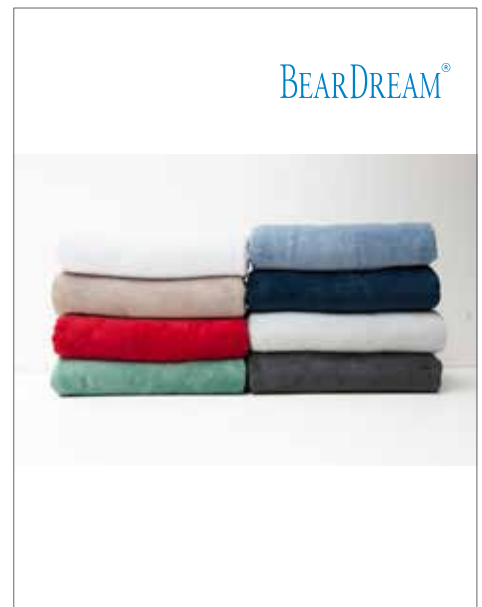

BD601N | CF130X170 Coral Fleece Blanket

100% Polyester
130 x 170 cm
260 g/m²

Bear Dream

JESTER RED	LIGHT GREY	NAVY BLUE (DEEP BLUE)
RUSTICAL GREEN (GREEN)	RUSTICAL GREY (WARM GREY)	SHALE TAUPE
SOFT BLUE	WHITE	

Fleecedecke